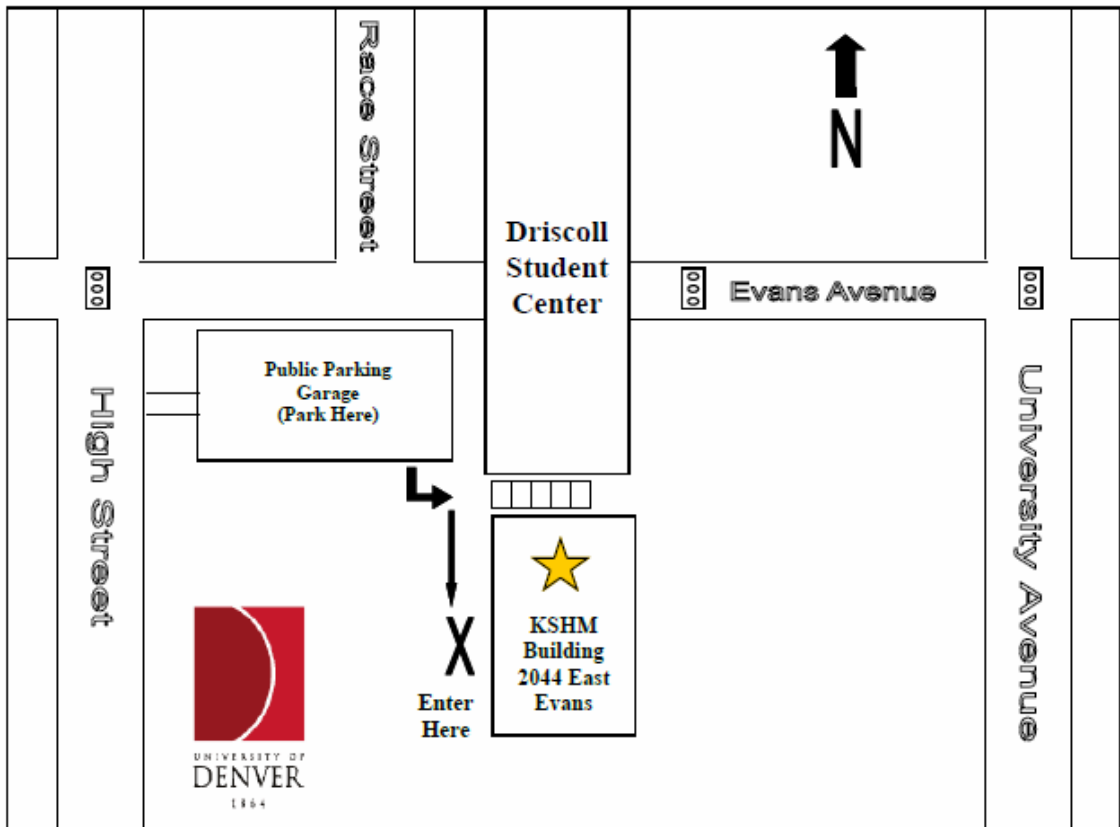

Directions to the Fritz Knoebel School of Hospitality Management at the University of Denver

Exit I-25 at University (EXIT 205)
Take University South
Turn Right at Third Traffic Light (EVANS AVENUE)
Turn Left at the Second Light (HIGH STREET)
Make First Left into Drive of Evans Garage and
proceed straight to the parking gate and entry keypad.
Do not park on ground level.
Follow Map to Entrance